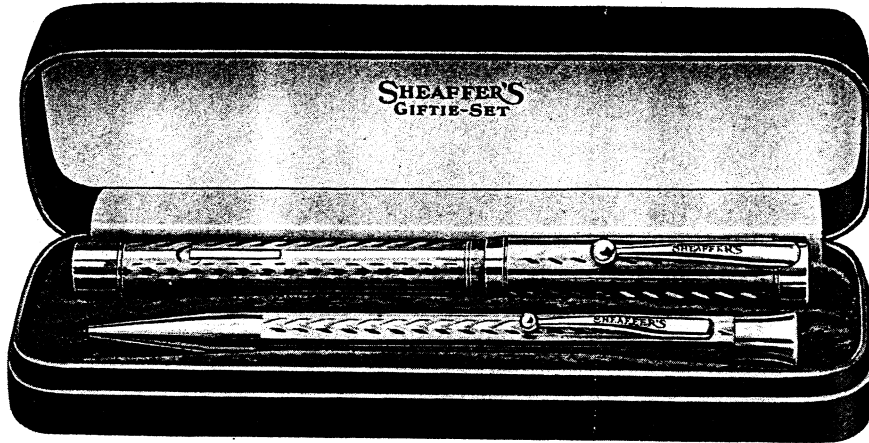

Sheaffer's Giftie Sets

Regular length—pen five inches, pencil five inches

Set No.	Pcl. No.	Pcl. Price	Pen No.	Pen Price	Set Price
C5	CD	Gold Filled .....$ 4.00	36DC	Gold Filled .....$ 9.50	$11.50
D5	DD	14K Green Gold.... 18.00	366DC	14K Green Gold..... 35.00	50.00